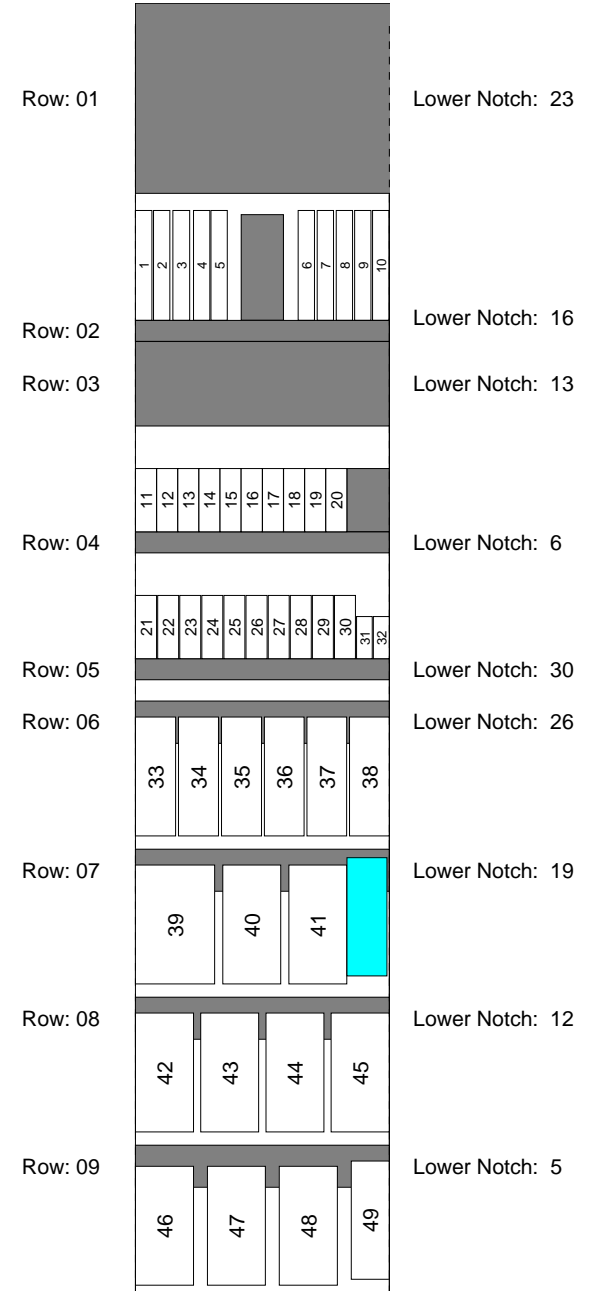

Column: 1 - Row: 08		Notch: 12		Fixture Type: HOOK BARS		Fixture Description: Urban Hook Bar with 4 Peg Hooks	
Shade Chart Re-Order Code:				SS Graphic Re-Order Code:			
Graphic Re-Order Code:				SS Holder Re-Order Code:			
HOOK BARS Re-Order Code: 041554984507		HOOK BARS Rolled Up Code: 041554984507		UPC Blade Code: 041554994452			
Loc ID	Fac	Acct Code	UPC	Description	Shade	Shade #	Chip Codes
42	1	N/A	041554562422	MOISTURIZING MASCARA REMOVER	MOISTURIZING MASCAR...		
43	1	N/A	041554537970	100% OIL-FREE EYE MAKEUP REMOVER	100% OIL-FREE EYE MAK...		
44	1	N/A	041554054156	LASH STILETTO	Very Black	1	
45	1	N/A	041554647372	LASH DISCOVERY WASHABLE	Very Black	1	

Column: 1 - Row: 09		Notch: 5		Fixture Type: HOOK BARS		Fixture Description: 4HK BRAND HB BROW DRAMA **	
Shade Chart Re-Order Code:				SS Graphic Re-Order Code:			
Graphic Re-Order Code: PM0000025246				SS Holder Re-Order Code:			
HOOK BARS Re-Order Code: PL2000000146		HOOK BARS Rolled Up Code: N/A		UPC Blade Code: PM0000008588			
Loc ID	Fac	Acct Code	UPC	Description	Shade	Shade #	Chip Codes
46	1	N/A	041554429688	EYE STUDIO BROW DRAMA	SOFT BROWN	255	
47	1	N/A	041554429695	EYE STUDIO BROW DRAMA	DEEP BROWN	260	
48	1	N/A	041554486599	EYE STUDIO BROW PRECISE FIBER VOL...	Medium Brown	257	
49	1	N/A	041554275940	EYE STUDIO MASTER PREC INK PEN	Black	200