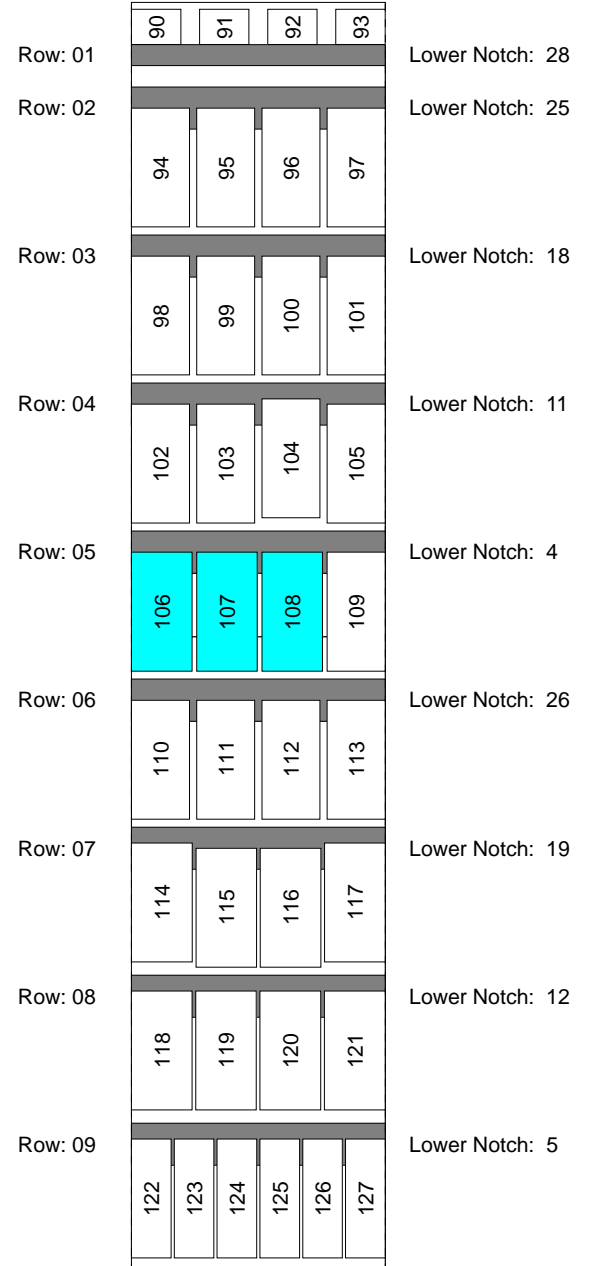

Column: 3 - Row: 06 Notch: 26 Fixture Type: HOOK BARS Fixture Description: Urban Hook Bar with 4 Peg Hooks
Shade Chart Re-Order Code: SS Graphic Re-Order Code:
Graphic Re-Order Code: SS Holder Re-Order Code:
HOOK BARS Re-Order Code: 041554984507 HOOK BARS Rolled Up Code: 041554984507 UPC Blade Code: 041554994452

Loc ID	Fac	Acct Code	UPC	Description	Shade	Shade #	Chip Codes
110	1	N/A	041554493719	COLOSSAL BIG SHOT	BLACKEST BLACK WSH	223	
111	1	N/A	041554493726	COLOSSAL BIG SHOT	VERY BLACK WSH	224	
112	1	N/A	041554493856	COLOSSAL BIG SHOT WTP	VERY BLACK WTP	226	
113	1	N/A	041554460308	COLOSSAL SPIDER LASH	GLAM BLACK	00	

Column: 3 - Row: 07 Notch: 19 Fixture Type: HOOK BARS Fixture Description: Urban Hook Bar with 4 Peg Hooks
Shade Chart Re-Order Code: SS Graphic Re-Order Code:
Graphic Re-Order Code: SS Holder Re-Order Code:
HOOK BARS Re-Order Code: 041554984507 HOOK BARS Rolled Up Code: 041554984507 UPC Blade Code: 041554994452

Loc ID	Fac	Acct Code	UPC	Description	Shade	Shade #	Chip Codes
114	1	N/A	041554056761	VOLUM' EXPRESS COLOSSAL	Glam Brown (Brn/Blk)	2	
115	1	N/A	041554409291	PUMPED UP! COLOSSAL WSH	Glam Black	00	
116	1	N/A	041554409284	PUMPED UP! COLOSSAL WSH	Classic Black	01	
117	1	N/A	041554288254	CAT EYES MASCARA	Glam Black	01