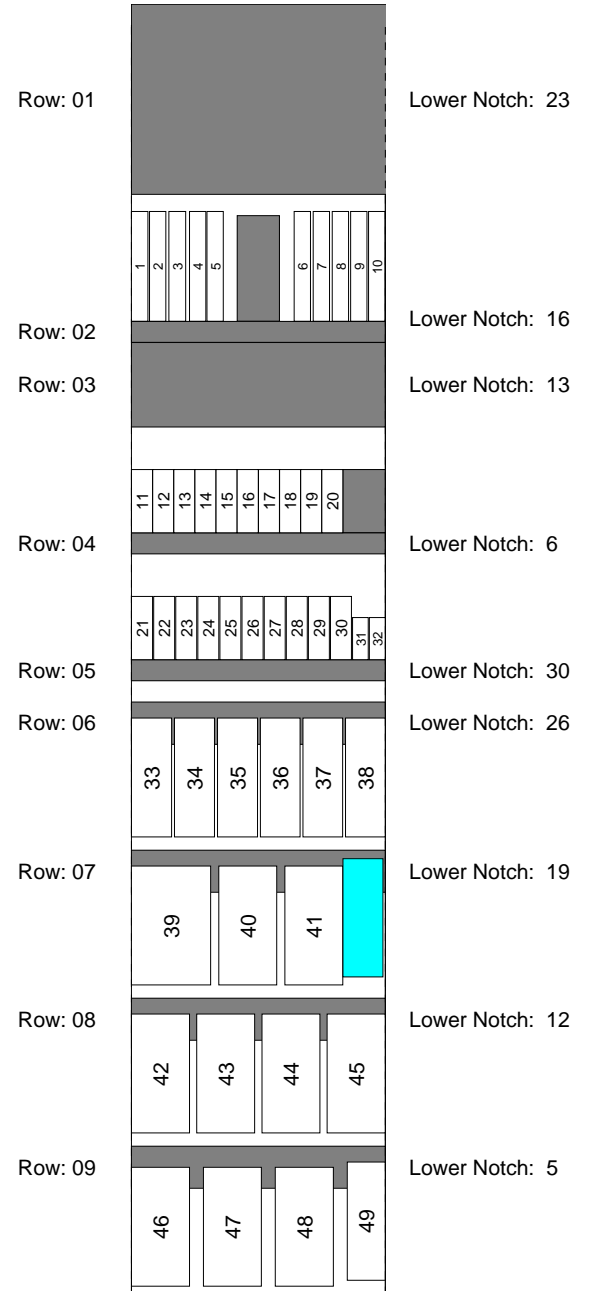

Column: 1 - Row: 06 Notch: 26 Fixture Type: HOOK BARS Fixture Description: Urban Hook Bar with 6 Peg Hooks
Shade Chart Re-Order Code: SS Graphic Re-Order Code:
Graphic Re-Order Code: SS Holder Re-Order Code:
HOOK BARS Re-Order Code: 041554984521 HOOK BARS Rolled Up Code: 041554984521 UPC Blade Code: 041554994452

Loc ID	Fac	Acct Code	UPC	Description	Shade	Shade #	Chip Codes
33	1	N/A	041554264524	BABY LIPS	QUENCHED	05	
34	1	N/A	041554264548	BABY LIPS	CHERRY ME	15	
35	1	N/A	041554264562	BABY LIPS	PINK PUNCH	25	
36	1	N/A	041554513110	COVER STICK (CORRECTOR)	Fair	10	
37	1	N/A	041554543889	COVER STICK (CORRECTOR)	Light Beige	2